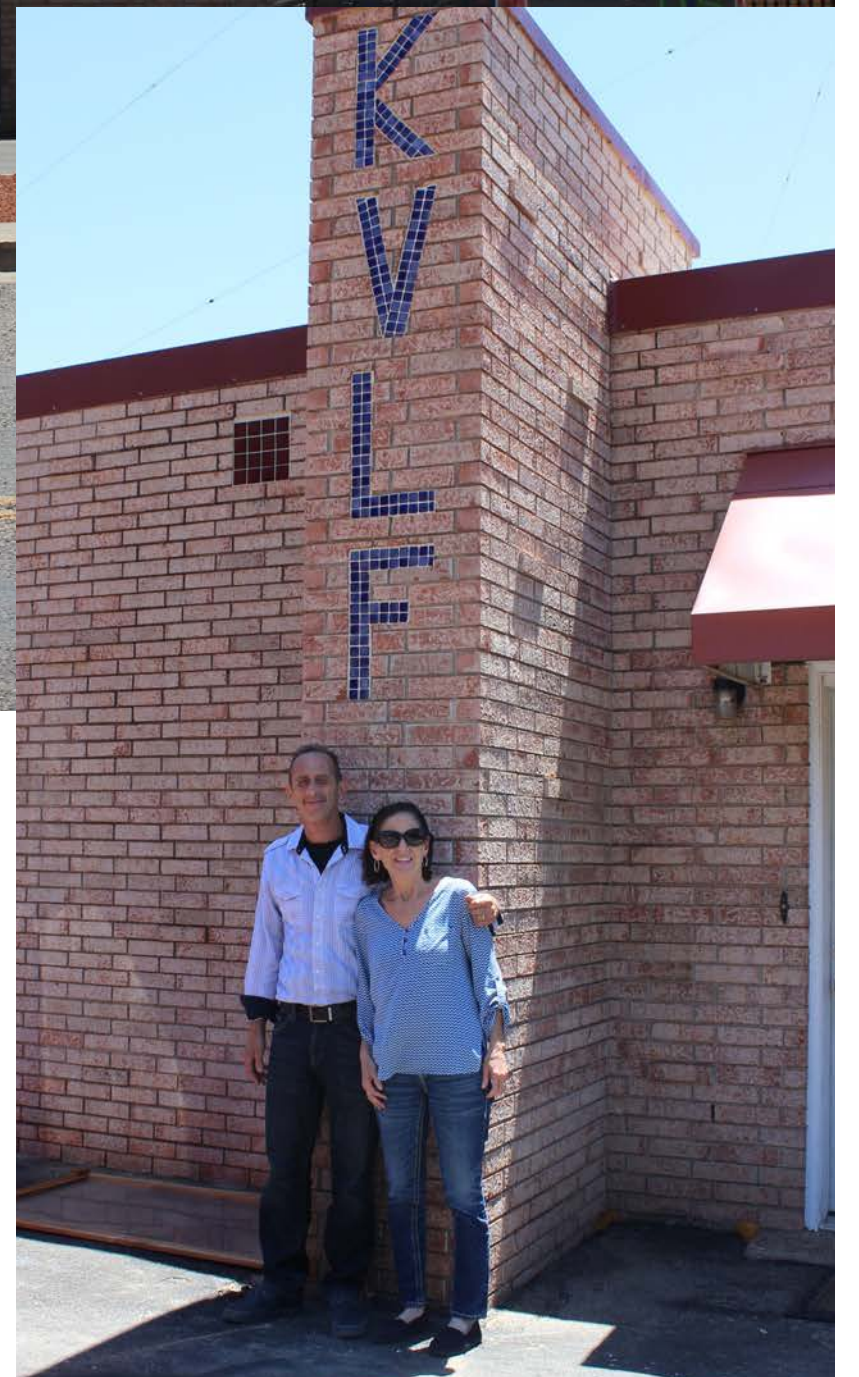

South-West Texas Border
**Small Business
Development Center Network**

Sul Ross State University SBDC

SUL ★
ROSS

**Alpine
Radio LLC**

500 E. Hendryx Ave.
Alpine, Texas 79830
(432) 837- 2144
bigbendradio.com