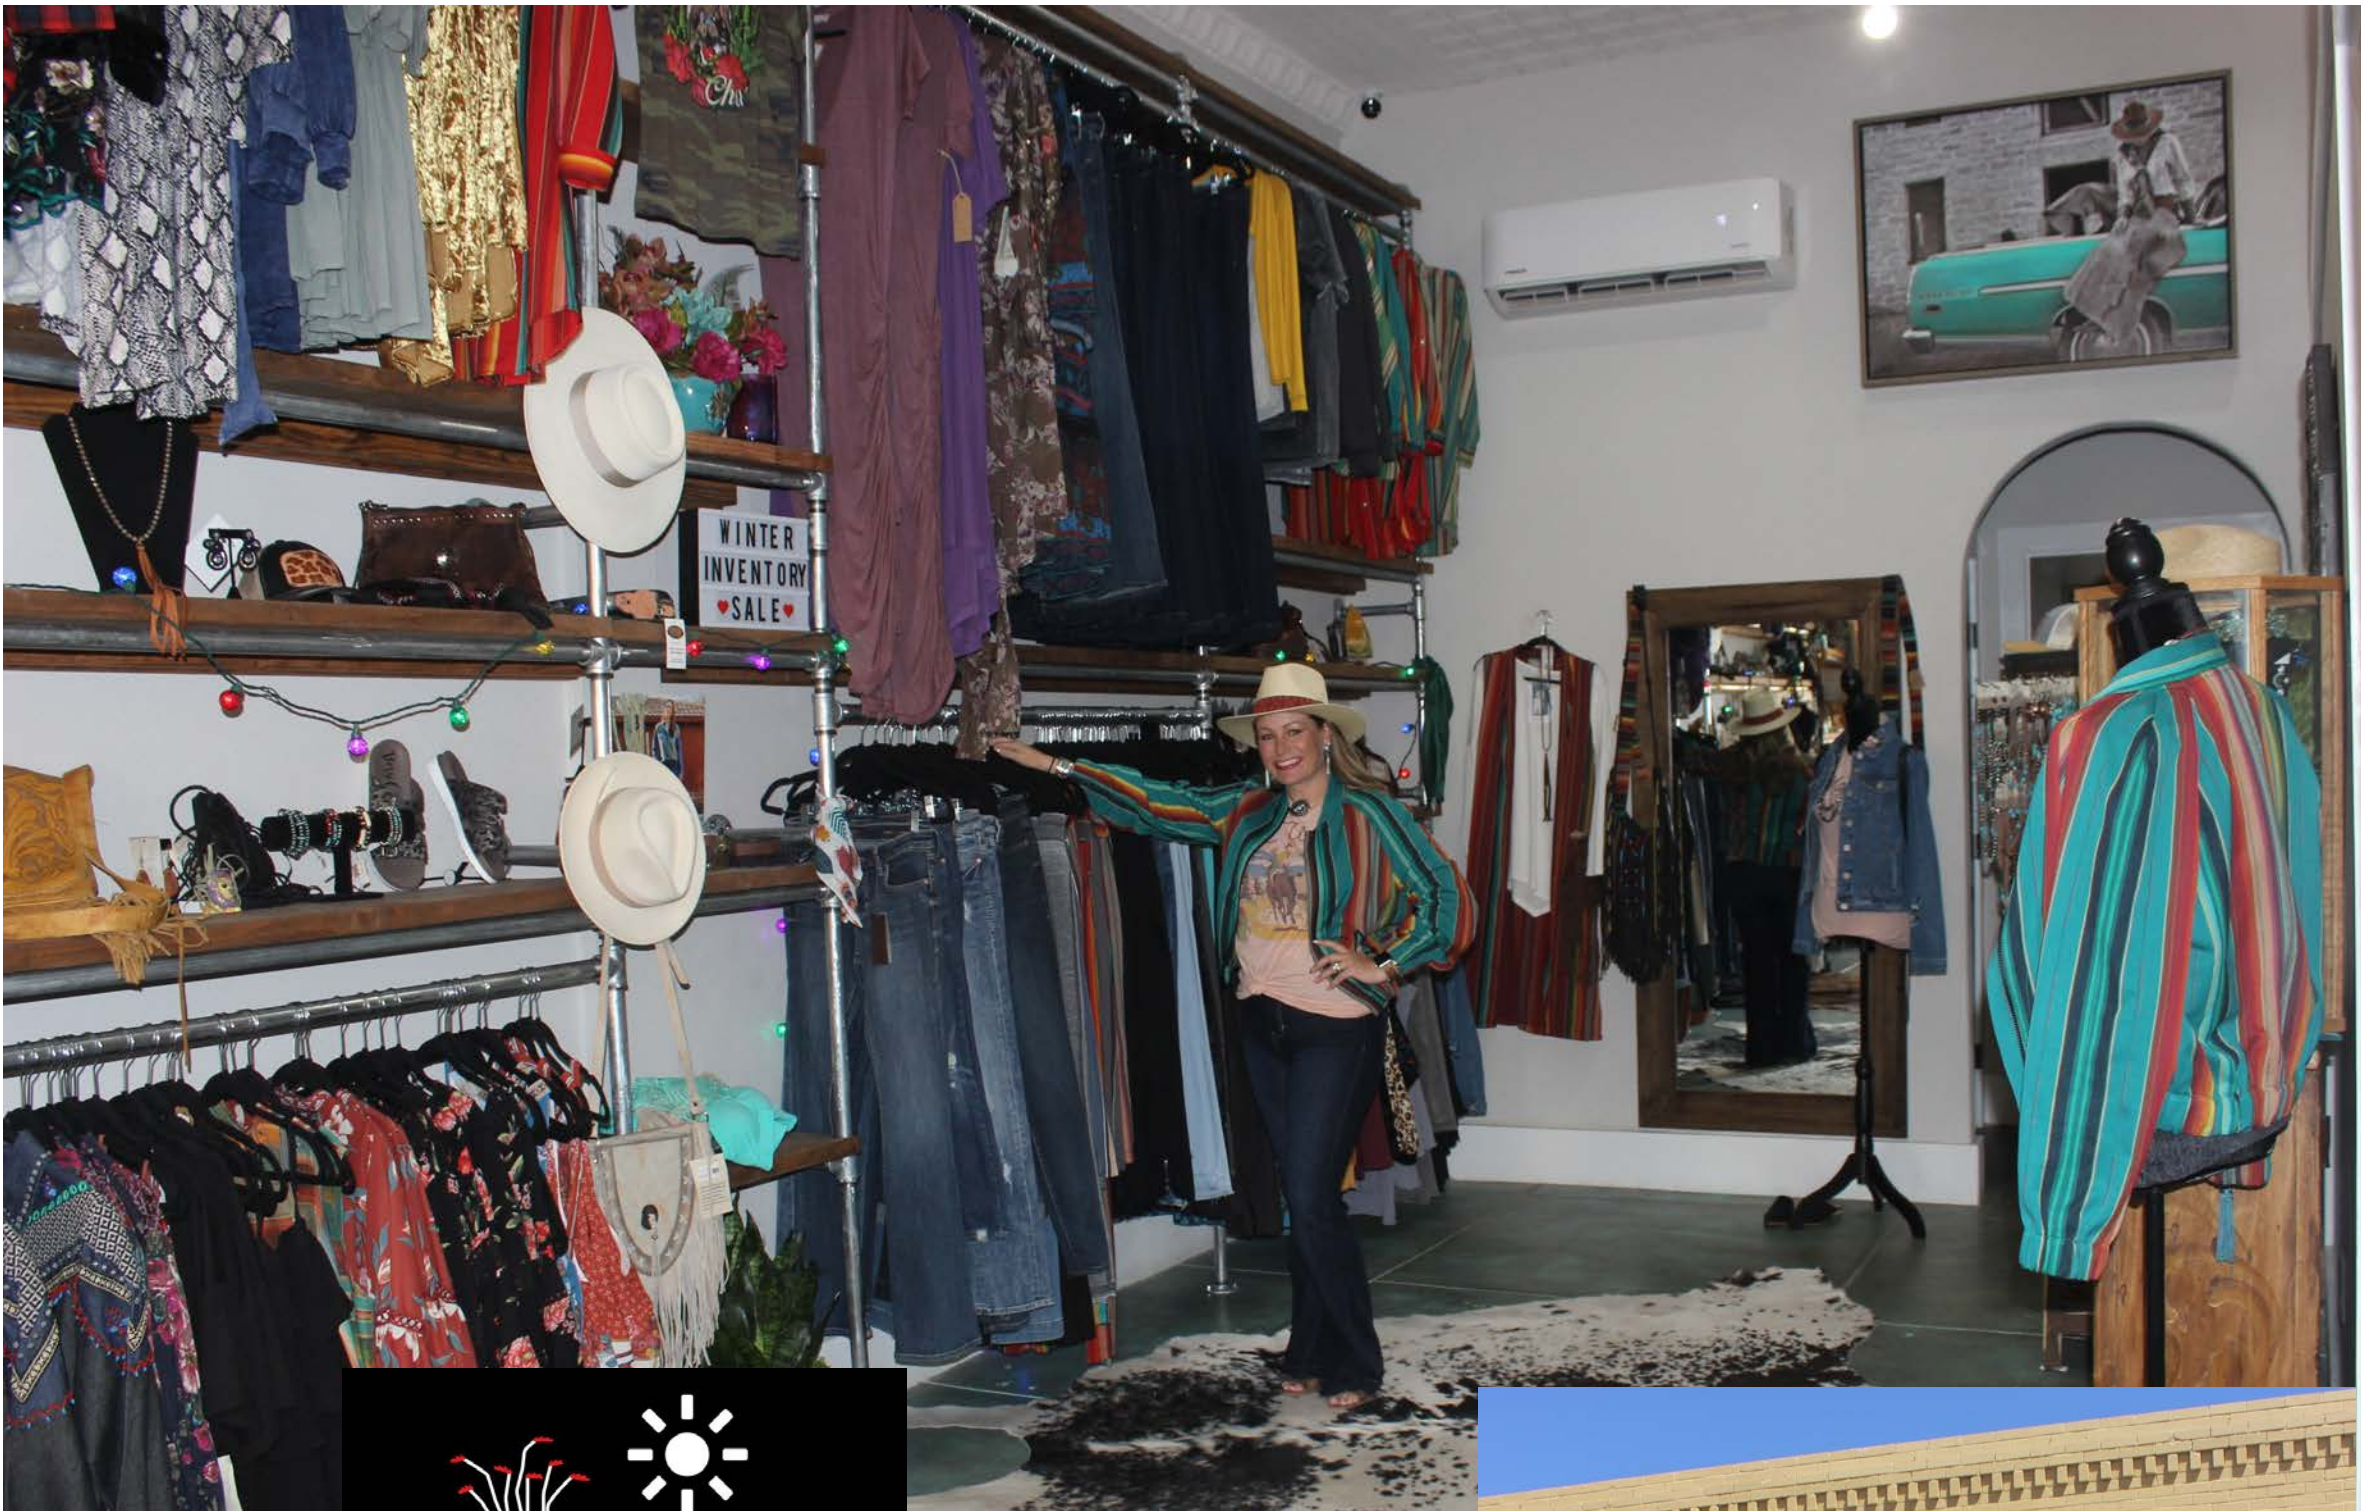

South-West Texas Border
**Small Business
Development Center Network**

Sul Ross State University SBDC

Clothing * Jewelry * Shoes * Local Made Accessories
A boutique for all of your head to toe fashion!

114 N. 5TH